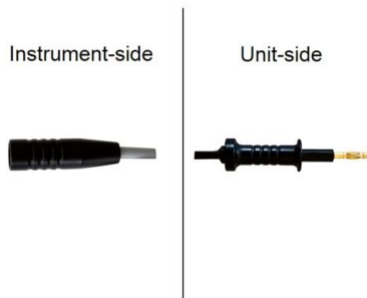

## MONOPOLAR CABLE FOR ELECTRODES AND LOOPS

Ø 4mm; 3.0m for equipm. with banana plug

**SKU:** 582-533-04

**Categories:** [Endoscopy](#), [GUBBINI/Gyn](#), [Gynecology](#), [Urology](#)