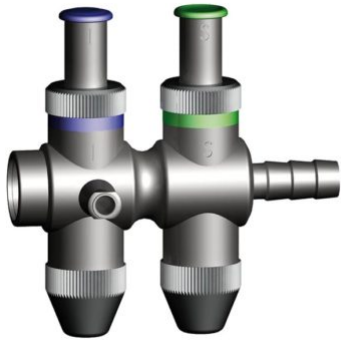

## SUCTION/IRRIG. HANDLE WITH TROMPET VALVE

Suction: small tube connector

Irrigation: Luer Lock connector

**SKU:** 620-020-10

**Categories:** [Endoscopy](#), [Laparoscopy](#)