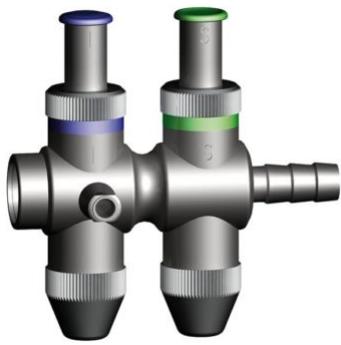

## SUCTION/IRRIG. HANDLE WITH TROMPET VALVE

Suction: small tube connector

Irrigation: Luer Lock connector

**SKU:** 620-020-10

**Categories:** [Endoscopy](#), [Laparoscopy](#)