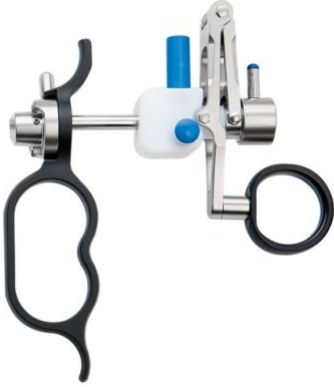

WORKING ELEMENT; BIPOLAR

passive cutting, for 15.5CH Urethrorome

for Ø2.9mm telescope, HF-connection up

SKU: 630-405-60BU

Categories: [Endoscopy](#), [Urology](#)

ZUSÄTZLICHE INFORMATIONEN

UNIT	pcs.
RANGE	Urethrotomy
TYPE	Working Elements

ZUSÄTZLICHE INFORMATIONEN

UNIT	pcs.
RANGE	Urethrotomy
TYPE	Working Elements