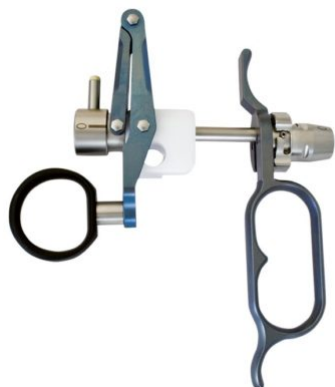

## WORKING ELEMENT PASSIVE TITANIUM BLUE

KS compatible incl. 2 Cone sleeves

for 4mm/302mm Telescope

GYRUS PK

**SKU:** 630-350-55

**Categories:** [Endoscopy](#), [Gynecology](#), [Urology](#)